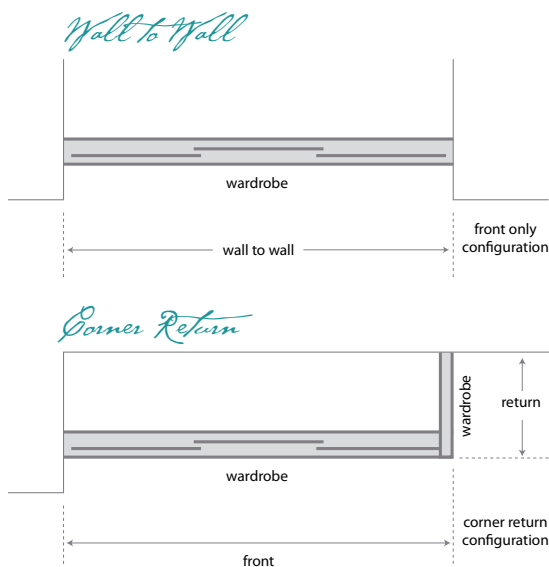

The magic touch™ wardrobe is a smooth operator. Choose from the option of safety mirrors (in compliance with AS1288-2006) or from a wide range of plasterboard or solid infill panels.

- Safety mirrors create a lighter and more spacious feel to your room.
- Or choose infill panels to match your room's walls or add a feature to your room.

The choice is yours, allowing you the flexibility to give your bedroom the makeover you desire.

With one simple touch, the magic touch™ wardrobe glides back and forth on concealed acetal resin rollers. These are easily adjustable at installation to ensure trouble free and low maintenance operation for years to come.

Integrated rubber bumpers also allow you to quietly and gently close your magic touch™ wardrobe door. The handle, which is 3mm, is easy to use and unobtrusive in its design.

The flat bottom sill profile makes the frame less obtrusive and is particularly suitable for walk-in robes. Choose from the option of a groove sill for a smooth run, or a track sill so that dirt and grit don't interfere with the wardrobe's operation.

The wardrobe is available in two, three and four panel configurations on a double track sill to suit the requirements of your room. The magic touch™ wardrobe doors can also be installed wall to wall or corner return. Please see our diagrams below.